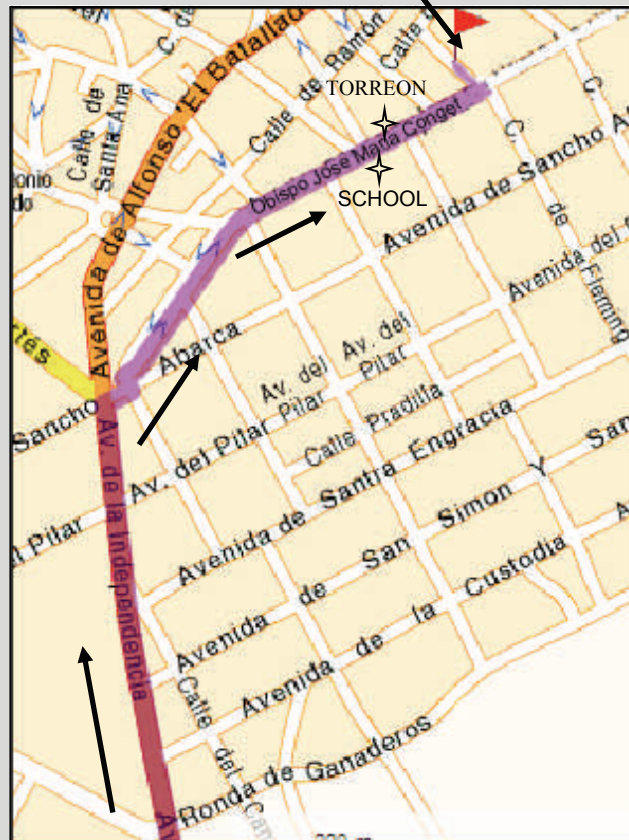

EL PATIAZ DE LA REINA RANA

Tfno 976 855307 C/ Cadiz 5 TAUSTE

AP68 FROM LOGROÑO

REMOLINOS

	In AP-68 Take the exit towards 19 GALLUR BORJA
	Continue along N-122 to A-127 GALLUR TAUSTE
	At the roundabout, take the 1st exit ZARAGOZA ALAGON Continue along A-126
	At the roundabout, take the TAUSTE SUR exit
	Take Avenida de la Independencia
	Turn Right Avenida Obispo José María Conget
	The school was on the right
	The "Torreón" restaurant was on the left
	Continue since "Torreón" restaurant two streets to the left