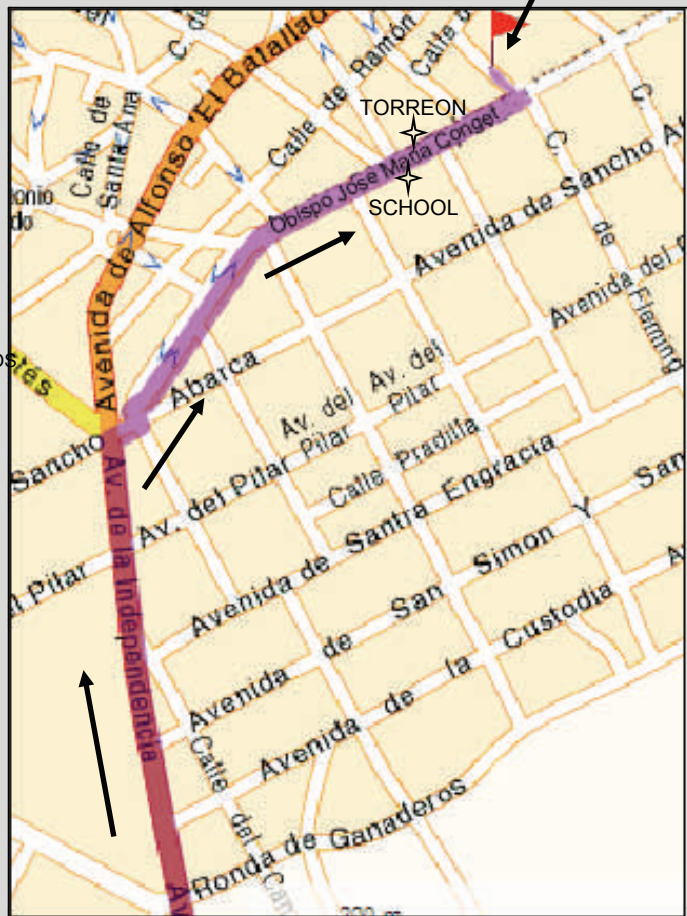

EL PATIAZ DE LA REINA RANA

Tfno 976 855307 C/ Cadiz 5 TAUSTE

AP 68 FROM ZARAGOZA

	In AP-68 Take the exit towards 21 ALAGON TAUSTE
	Continue along A-126, Pass by REMOLINOS
	At the roundabout, take the TAUSTE SUR exit
	Take Avenida de la Independencia
	Turn Right Avenida Obispo José Maria Conget
	The school was on the right
	The "Torreón" restaurant was on the left
	Continue since "Torreón" restaurant two streets al the left