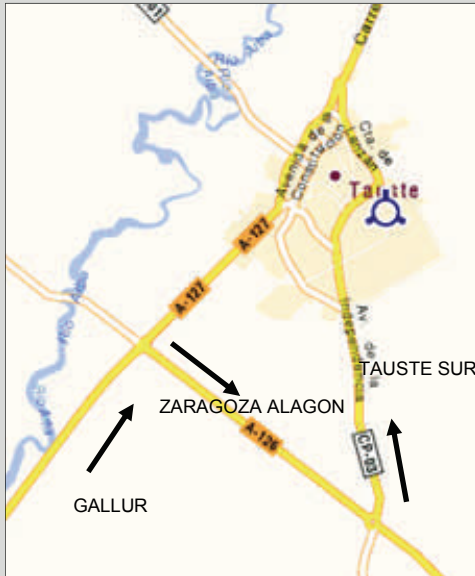

EL PATIAZ DE LA REINA RANA

Tfno 976 855307 C/ Cadiz 5 TAUSTE

AP68 FROM LOGROÑO

REMOLINOS

	In AP-68 Take the exit towards 19 GALLUR BORJA
	Continue along N-122 to A-127 GALLUR TAUSTE
	At the roundabout, take the 1st exit ZARAGOZA ALAGON Continue along A-126
	At the roundabout, take the TAUSTE SUR exit
	Take Avenida de la Independencia
	Turn Right Avenida Obispo José María Conget
	The school was on the right
	The "Torreón" restaurant was on the left
	Continue since "Torreón" restaurant two streets to the left