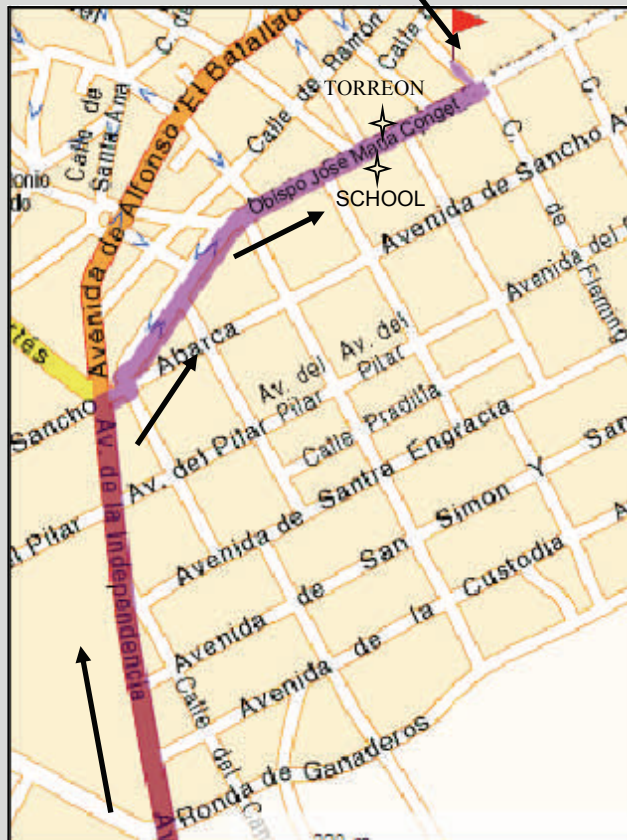

EL PATIAZ DE LA REINA RANA

Tfno 976 855307 C/ Cadiz 5 TAUSTE

AP68 FROM LOGROÑO

REMOLINOS

	In AP-68 Take the exit towards 19 GALLUR BORJA
	Continue along N-122 to A-127 GALLUR TAUSTE
	At the roundabout, take the 1st exit ZARAGOZA ALAGON Continue along A-126
	At the roundabout, take the TAUSTE SUR exit
	Take Avenida de la Independencia
	Turn Right Avenida Obispo José María Conget
	The school was on the right
	The "Torreón" restaurant was on the left
	Continue since "Torreón" restaurant two streets to the left